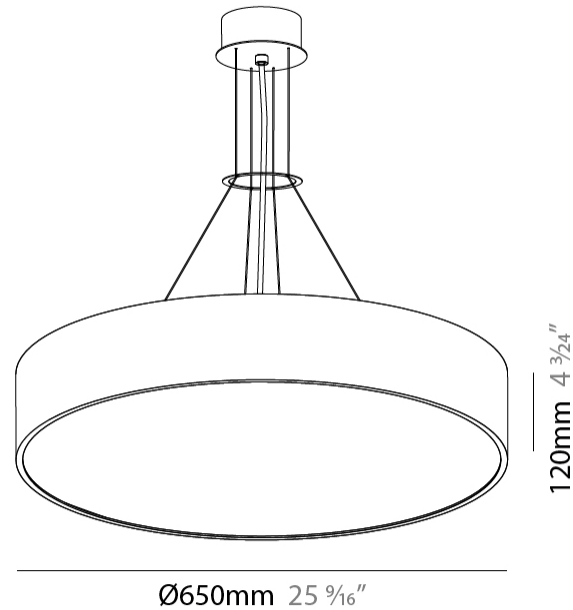

GENERAL

Series: Sign
Brand: Prolicht
Division: Architectural
Mounting Type: Suspension
Mounting Location: Ceiling
Subcategory: Pendant

PHYSICAL

Shape: Round
Diameter (mm): 650
Diameter (in): 25 ⁹/₁₆
Depth (mm): 120
Depth (in): 4 ³/₄
Max. Overall Height (mm): 2120
Max. Overall Height (in): 83 ⁷/₁₆
Light Distribution: Direct
Weight (kg): 8.505
Weight (lbs): 18.75
Diffuser: PMMA - Opal or Micro-Prism
Fixture Finish: SSR / BKV / CWI / CRY / HAB / UFT / ITA / RUA / FTG / MYG / LOD / PUS / FRO / FUP / KIA / POP / BLS / SPG / MEY / GOH / GUM / CHC / COM / ABZ / JAG / OBR / MOS / ROR
Fixture Material: Extruded Aluminum / Steel
Cable Details: 2000mm or 6000mm Transparent Cable

ELECTRICAL

Lamp Type: LED (Zhaga Standard)
Input Wattage (W): 66.5
Total Output Wattage (W): 57
Dimming: Tri-Mode (Non-Dimming and Phase Dimming (120Vac only) and 0-10V Dimming)
Driver Included: Yes
Driver Location: Integrated
Driver Type: Constant Current - Universal
Driver Class: Class 2
Input Voltage (V): 120 - 277
Constant Current (MA): 500

LED

Color Temperature (°K): 2700 / 3000 / 3500 / 4000
Max. Delivered Lumen (lm): 5535 / 6194 / 6358 / 6594
Nominal Lumen (lm): 7410 / 8292 / 8512 / 8828
CRI: >80 CRI
Efficiency (%): 73
Lamp Life (hrs): 50000

OPTICAL

Beam Angle: 110

RATINGS AND CERTIFICATIONS

Certified By: Certified for North American Standards
IP rating: IP20